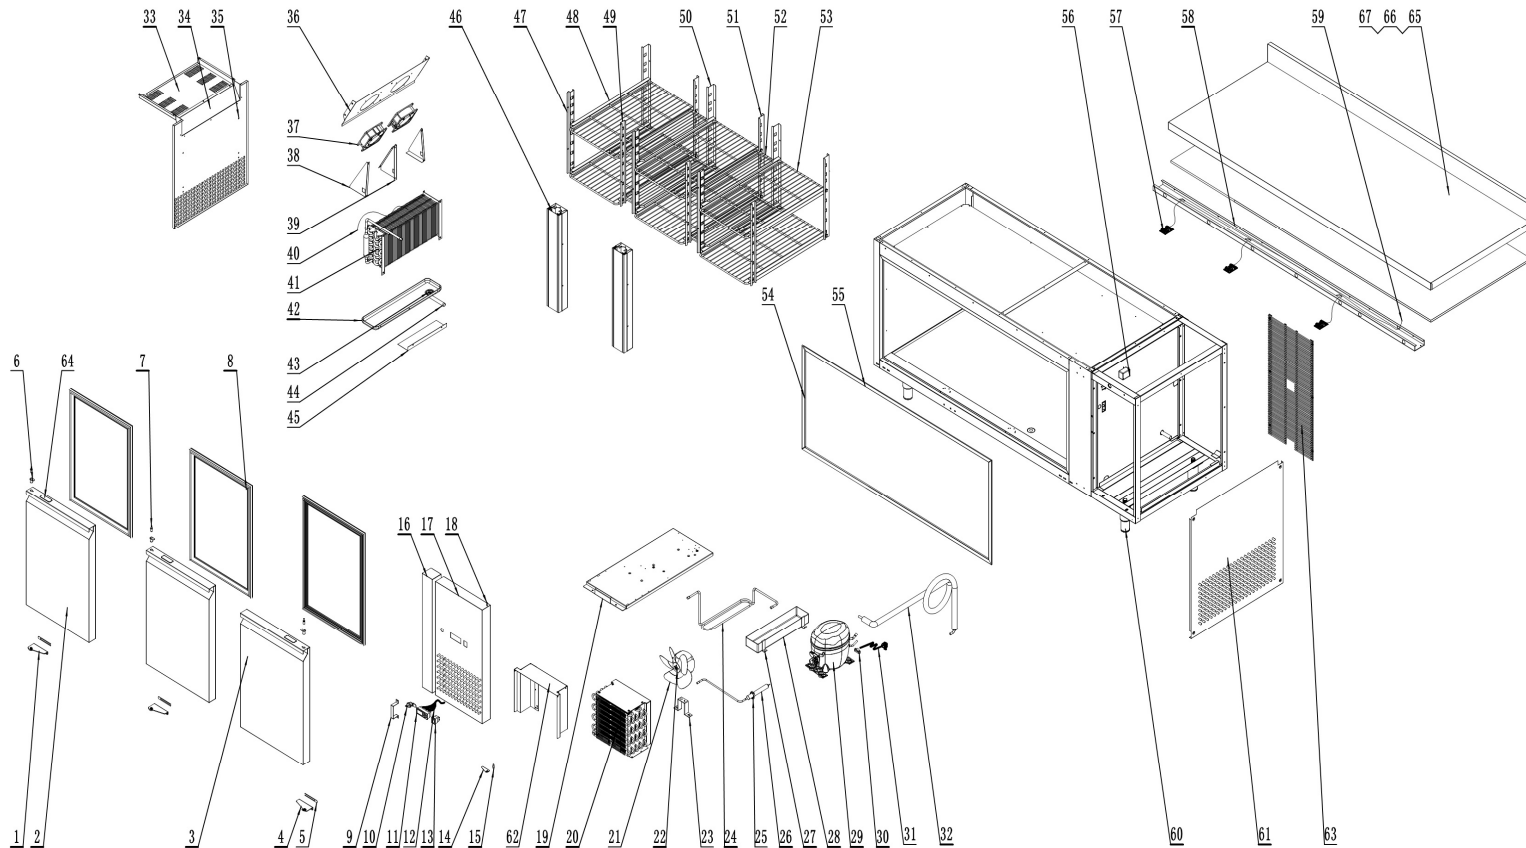

# Yindu- GCC3100-BS Refrigerator

Version no.: 1

Documents Valid from - to: GCC3100-BS TVII001V1- now

Year	Q	R	S	T	U	V	W	X	Y	Z		
	2015	2016	2017	2018	2019	2020	2021	2022	2023	2024		
Month	Jan	Feb	Mar	Apr	May	Jun	Jul	Aug	Sep	Oct	Nov	Dec
	I	II	III	IV	V	VI	VII	VIII	IX	X	XI	XII

Pos	Code	Description	Qty
1	W060401701	Door Hinge-Left	2
2	EPF3462GR-001	Door-Left	2
3	EPF3462GR-002	Door-Right	1
4	W060401801	Door Hinge-Right	1
5	34620521	Hinge Stopper	2
6	W0499151	Door Shaft Sleeve	3
7	B0604111	Hinge Axis	3
8	W0404022	Gasket	3
9	34620603	Lock Pedestal	1
10	W0604007	Locker	1
11	W0302185	Digital Controller	1
12	W030357701	Wire Harness	1
13	W0308019	Power Switch	1
14	1514201	Front Panel Hinge-Bottom	1
15	B0604116	Front Panel Hinge Axis-Bottom	1
16	34621601	Small Panel	1
17	34620605	Front Panel	1
18	B0604115	Front Panel Hinge Axis-Top	1
19	34620507	Bottom Plate	1
20	W0203047	Condenser	1
21	W0301060	Fan Blade	1
22	W0301914	Fan Motor	1
23	W0604079	Fan Motor Bracket	1
24	W0210424	Condense Coil	1
25	W0409255	Clip	1
26	W0204101	Dry Filter	1
27	38000820	Fixer	1
28	W0411208	Drain Pan For Condensation	1
29	W0201152	Compressor	1
30	W0309006	Clip For Cord	1
31	W030510101	Power Cord	1
32	W0210478	Suction Coil	1
33	34620412	Airflow Plate 2	1
34	34620415	Airflow Plate 1	1